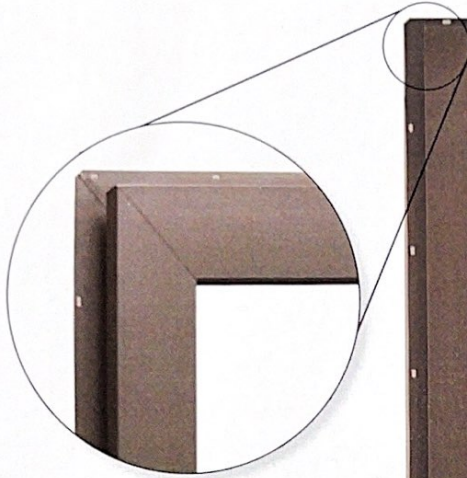

NEW!

From Alliance Window Systems 3-1/2" Exterior Casing (Flat)

Welded, mitered
corners and
a J channel

Exterior casing
shown in Terra Bronze
with Tan window

Exterior Trimming Just Made Easier!

- Fully assembled as a complete surround (ready to install)
- Fin with an integral J channel
- Welded mitered corners
- Significant reduction in installation time required at the job site
- No material waste
- No screw holes to fill
- No expansion or contraction
- Mix or match windows and casings with 9 exterior color options
- Also available in Tan/Tan
- Also available in 16-foot lineal lengths

Please Note: To install, we suggest the back of the casing be caulked in the channel next to the rubber gasket. Fasten the fin to the exterior wood sheathing.

Standard Exterior Colors*

*Note: Colors shown are printed representations. Contact your Alliance Window dealer to view actual samples.